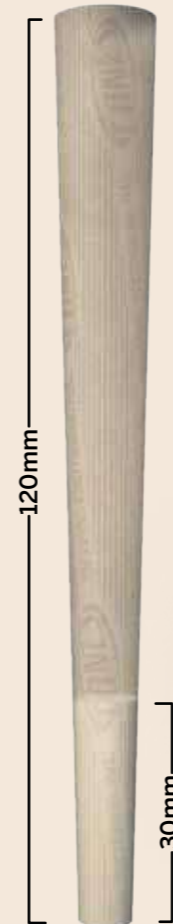

Bulk Box 245x Bomb Size

Product code: 040-0016
Bomb Size
Length 120mm / Filter 30mm
Box contains 245 pcs.
Master case contains 6 boxes

- Drilled-filter
- Natural Cones® paper
- 2.5 grams