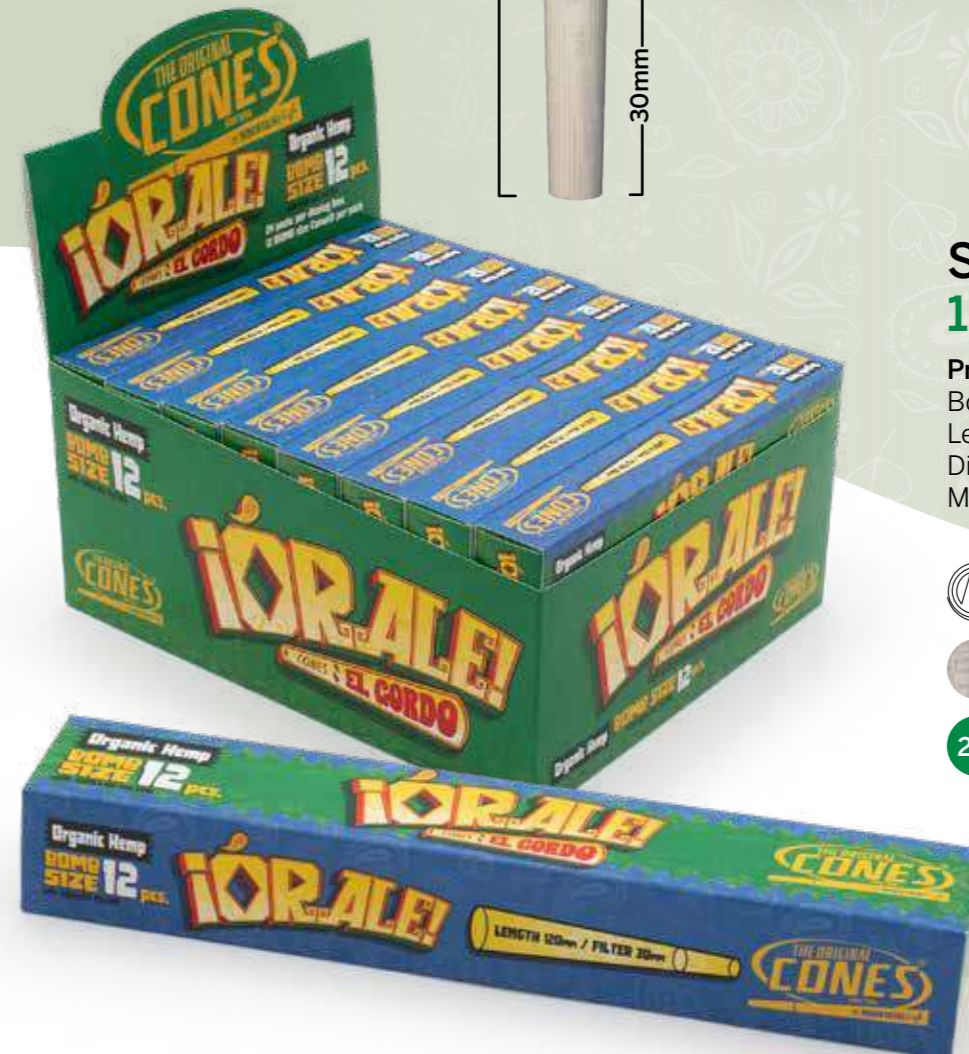

Mini bulk 32x Party Size

Product code: 050-0031
King Size
Length 140mm / Filter 43mm
Pack contains 32 pcs.
Master case contains 25 packs

- M-filter
- Hemp Cones® paper
- Cones® logo on the filter
- 1.5 grams